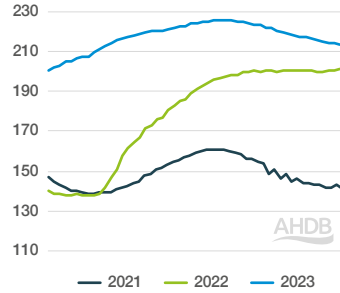

## GB prices

YOY % change  
**22.44**

Standard pig price (SPP)\*  
p/kg

**217.36**

YOY % change  
**19.13**

All pig price (APP)\*  
p/kg

**217.81**

\*EU spec prices  
Price quoted is 12-month average for Jan-Dec 23  
Graph shows weekly prices

## UK slaughtering (head)

	2021	2022	2023
Clean pigs	11,264,242	11,174,806	10,061,001
Sows and adult boars	255,571	247,925	211,418

Source: Defra, 12-month totals ending Dec

## UK self-sufficiency (%)

2021 **64.5**    2022 **62.4**    2023 **58.0**

Self-sufficiency = Production/consumption (where consumption is production + imports - exports)  
Source: AHDB. Calculations based upon data from Defra, UK HMRC compiled by Trade Data Monitor LLC