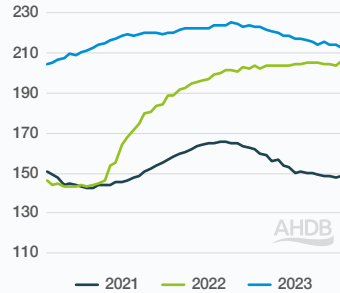

## GB prices

YOY % change  
**22.44**

Standard pig price (SPP)\*  
p/kg

**217.36**

YOY % change  
**19.13**

All pig price (APP)\*  
p/kg

**217.81**

\*EU spec prices  
Price quoted is 12-month average for Jan-Dec 23  
Graph shows weekly prices

## UK slaughtering (head)

	2021	2022	2023
Clean pigs	11,264,242	11,174,806	10,061,001
Sows and adult boars	255,571	247,925	211,418

Source: Defra, 12-month totals ending Dec

## UK self-sufficiency (%)

2021 **64.5**    2022 **62.4**    2023 **58.0**

Self-sufficiency = Production/consumption (where consumption is production + imports - exports)  
Source: AHDB. Calculations based upon data from Defra, UK HMRC compiled by Trade Data Monitor LLC